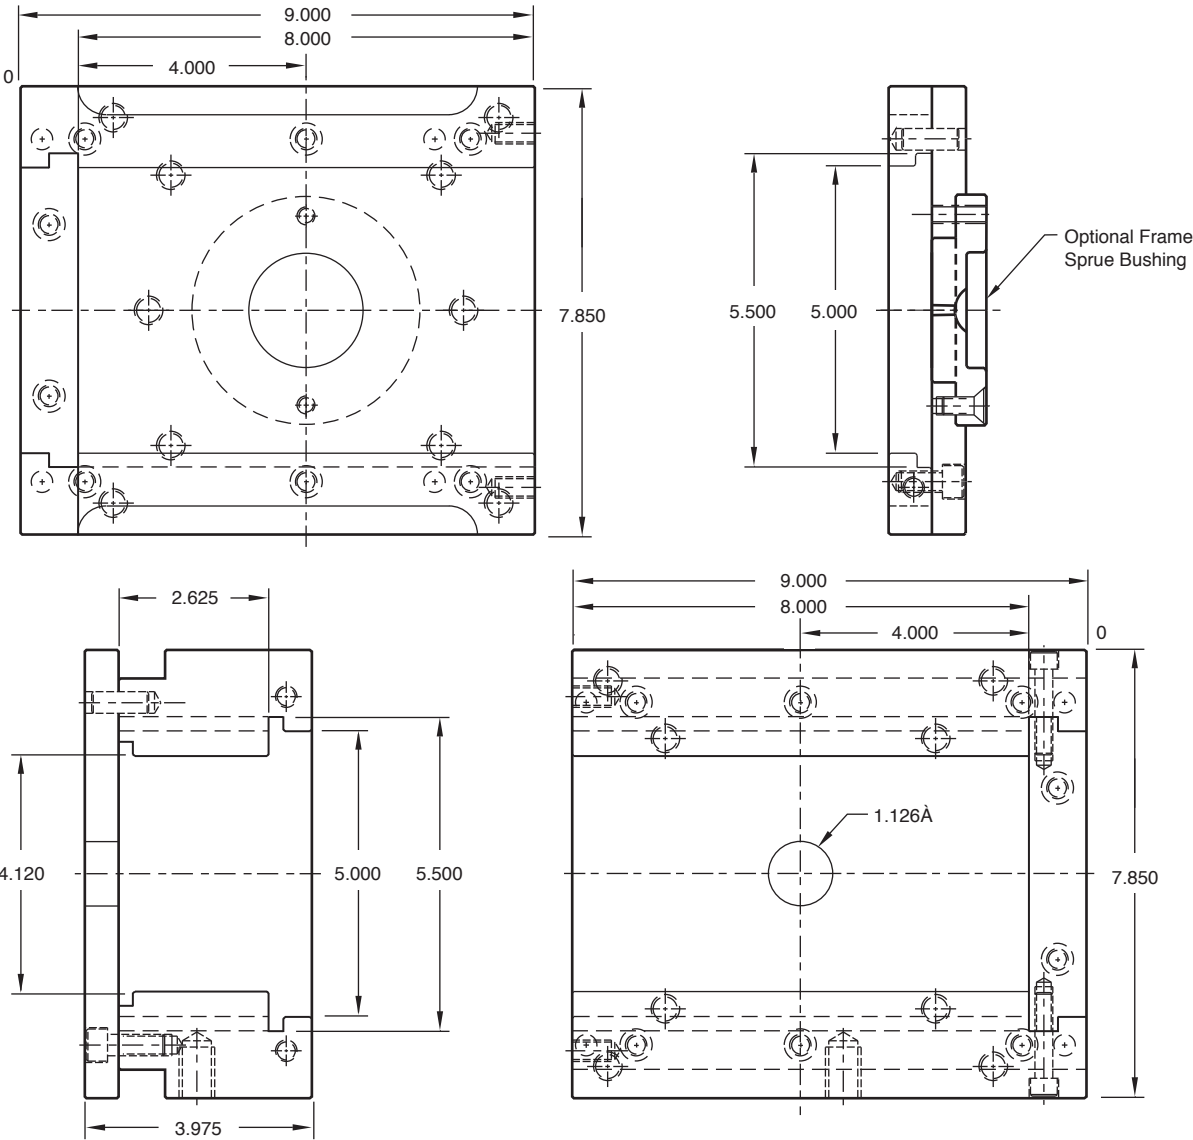

RTI 08/09 FRAME

Accepts:

- 5 x 8 Solid Units, RTS-0809 on Page L-2
- 5 x 8 Laminated Units, RTL-0809 on Page L-3 and L-4.
- 7.85 x 9 T-Style Units, RTT-0809 on Page L-6

M Pre-Hardened Stainless Steel, 32-36 HRC

Includes:

- Frame
- Quick Change Clamps (4)

Frame Sprue Bushings are sold separately on page L-21, Sprue Bushings on page B-1, and Locating Rings on B-2.

To Order:

- To order complete frames, specify catalog number: RTF-0809
- To order an A or B half, contact Customer Service.