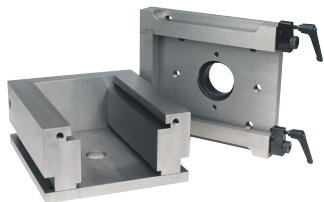

RTI 08/09 FRAME

Accepts:

- 5 x 8 Solid Units, RTS-0809 on Page L-2
- 5 x 8 Laminated Units, RTL-0809 on Page L-3 and L-4.
- 7.85 x 9 T-Style Units, RTT-0809 on Page L-6

M Pre-Hardened Stainless Steel, 32-36 HRC

Includes:

- Frame
- Quick Change Clamps (4)

Frame Sprue Bushings are sold separately on page L-21, Sprue Bushings on page B-1, and Locating Rings on B-2.

To Order:

- To order complete frames, specify catalog number: RTF-0809
- To order an A or B half, contact Customer Service.