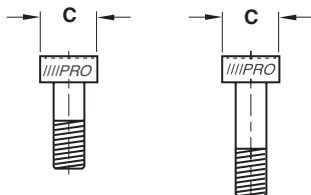

## CH, D, 20 Series Plugs

To replace Progressive's CH, D, or 20 Series plugs or DME front style plugs. Springs included.

CATALOG NUMBER	Date Ring Catalog Number	C
DCP04-22	DC04	2.2
DCP05-22	DC05	3.1
DCP06-22	DC06	3.1
DCP08-22	DC08	4.4
DCP10-22	DC10	5.2
DCP12-22	DC12	6.2
DCP16-22	DC16	8.2
DCP20-22	DC20	11.0
DLP06-22	DLO6	3.1
DLP08-22	DLO8	4.6
DLP10-22	DL10	4.6
DLP16-22	DL16	8.2