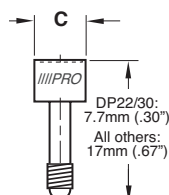

Retro Plugs

To replace plugs previously purchased for PCS®/Cumsa® style rings.

CATALOG NUMBER	Date Ring Catalog Number	C
DP22-22	DS04	2.2
DP30-22	DS05	3.0
DP32-22	DS06	3.2
DP47-22	DS08	4.7
DP57-22	DS10	5.7
DP67-22	DS12	6.7
DP87-22	DS16	8.7

For Retro Plugs outside of North America, call for availability from local distributors.
Note: Retro Date Rings are not available from Progressive.