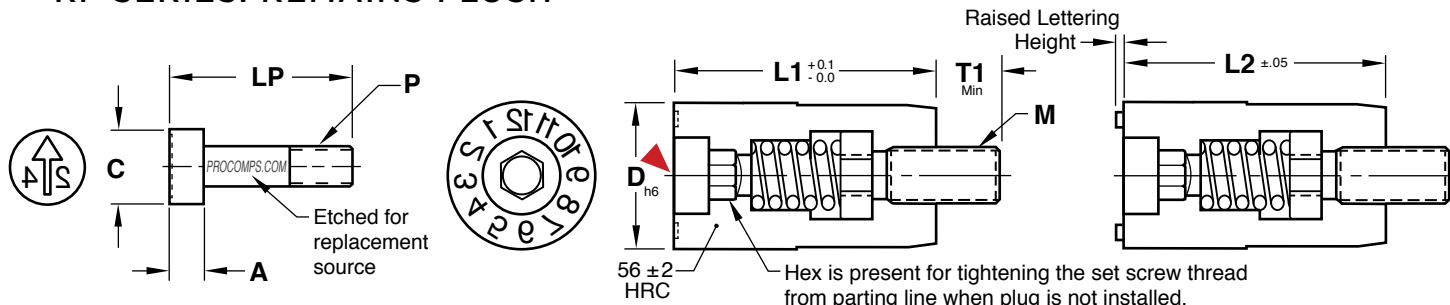

DATE STAMPS

RF SERIES: REMAINS FLUSH

PLUGS

M 420 Stainless (1.4034) **H** 54-58 HRC

RINGS

▶ CAD insertion point

RECESSED CATALOG NUMBER	C	A	LP	P	RECESSED ENGRAVING DEPTH	ENGRAVING DEPTH (ARROW)	RAISED SLOT DEPTH	RECESSED CATALOG NUMBER	D	L1 RECESSED	L2 RAISED	M	T1	T2
DFP03-24	1.6	2.0	9.0	M1 x 0.25	0.10	.30	N/A†	DF03	3	14	N/A†	M2 x 0.4	4	3†
DFP04-24	2.5	2.3	10.5	M1.4 x 0.2	0.10	.30	.25	DF04	4	14	13.80	M2 x 0.4	4	3
DFP05-24	3.1	2.8	13.0	M1.6 x 0.2	0.15	.40	.30	DF05	5	17	16.75	M3 x 0.5	4	3
DFP06-24	3.1	2.8	13.0	M1.6 x 0.2	0.15	.40	.30	DF06	6	17	16.75	M3 x 0.5	4	3
DFP08-24	4.6	4.0	14.0	M2.5 x 0.35	0.20	.40	.35	DF08	8	20	19.70	M4 x 0.7	4	4
DFP10-24	4.6	4.0	14.0	M2.5 x 0.35	0.20	.40	.35	DF10	10	20	19.70	M5 x 0.8	4	4
DFP12-24	6.4	4.0	17.0	M3 x 0.5	0.25	.60	.40	DF12	12	25	24.70	M6 x 1.0	6	6
DFP16-24	8.4	5.0	23.0	M3.5 x 0.6	0.25	.60	.40	DF16	16	33	32.70	M8 x 1.25	8	8

† 3mm size not available with raised lettering. Raised Lettering Height is equal to L1 minus L2 on each available diameter.

To Order:

- Specify catalog number as shown above and below for the different style plugs and rings.
- Where years are specified (*), any year can be ordered by changing the suffix. Example: DFP05-25 or DFY05-26.
- Special configurations are available. Contact Customer Service for more information.

APPLICATION GUIDELINES

- Ring can be installed using the included set screw or retained with a screw from the back.
- Maximum mold temperature:
 - Ø3-Ø4mm: 662°F (350°C)
 - Ø5-Ø16mm: 932°F (500°C)

Plug Styles: Recessed Lettering