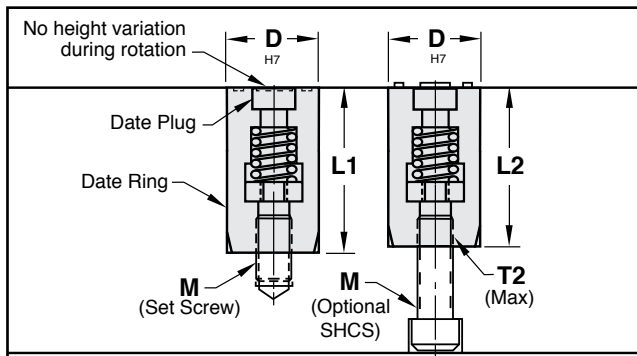

Ring Styles: Raised Lettering

0 - 9
Cat #: DFRN-Diam
Ex.: DFRN05

Days
Cat #: DFRL-Diam
Ex.: DFRL05

A-M
Cat #: DFRA-Diam
Ex.: DFRA05

Months
Cat #: DFR-Diam
Ex.: DFR05

N-Z
Cat #: DFRZ-Diam
Ex.: DFRZ05

Years
Cat #: DFRY-Diam-Starting Year*
Ex.: DFRY05-24